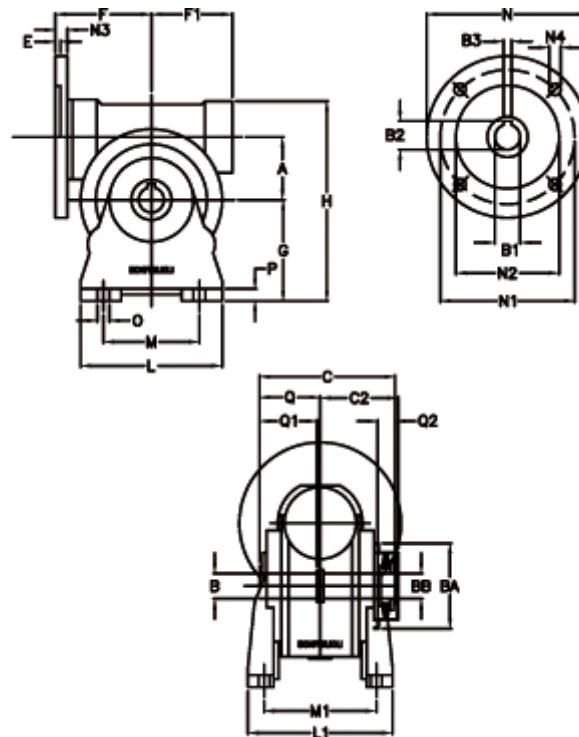

Article number: 390204402822216

Description: Worm Gear with Torque Limiter
VF 44-L1-A-28-P63B5

Measures

a = 44.60	C2 = 48	L1 = 98.0	O = 8.5
B = 18	Description = VF 44A-xx-63B5	m = 52	P = 10
B1 E7 = 11	E = 2.0	M1 = 81.0	Q = 32.0
B2 = 12.8	F = 65	N = 140	Q1 = 32
B3 H9 = 4	F1 = 54	N1 = 115	Q2 = 12
BA = 40	g = 72	N2 = 95	
BB H7 = 11	H = 143	N3 = 10.5	
C = 79	L = 90	N4 = 9,5	